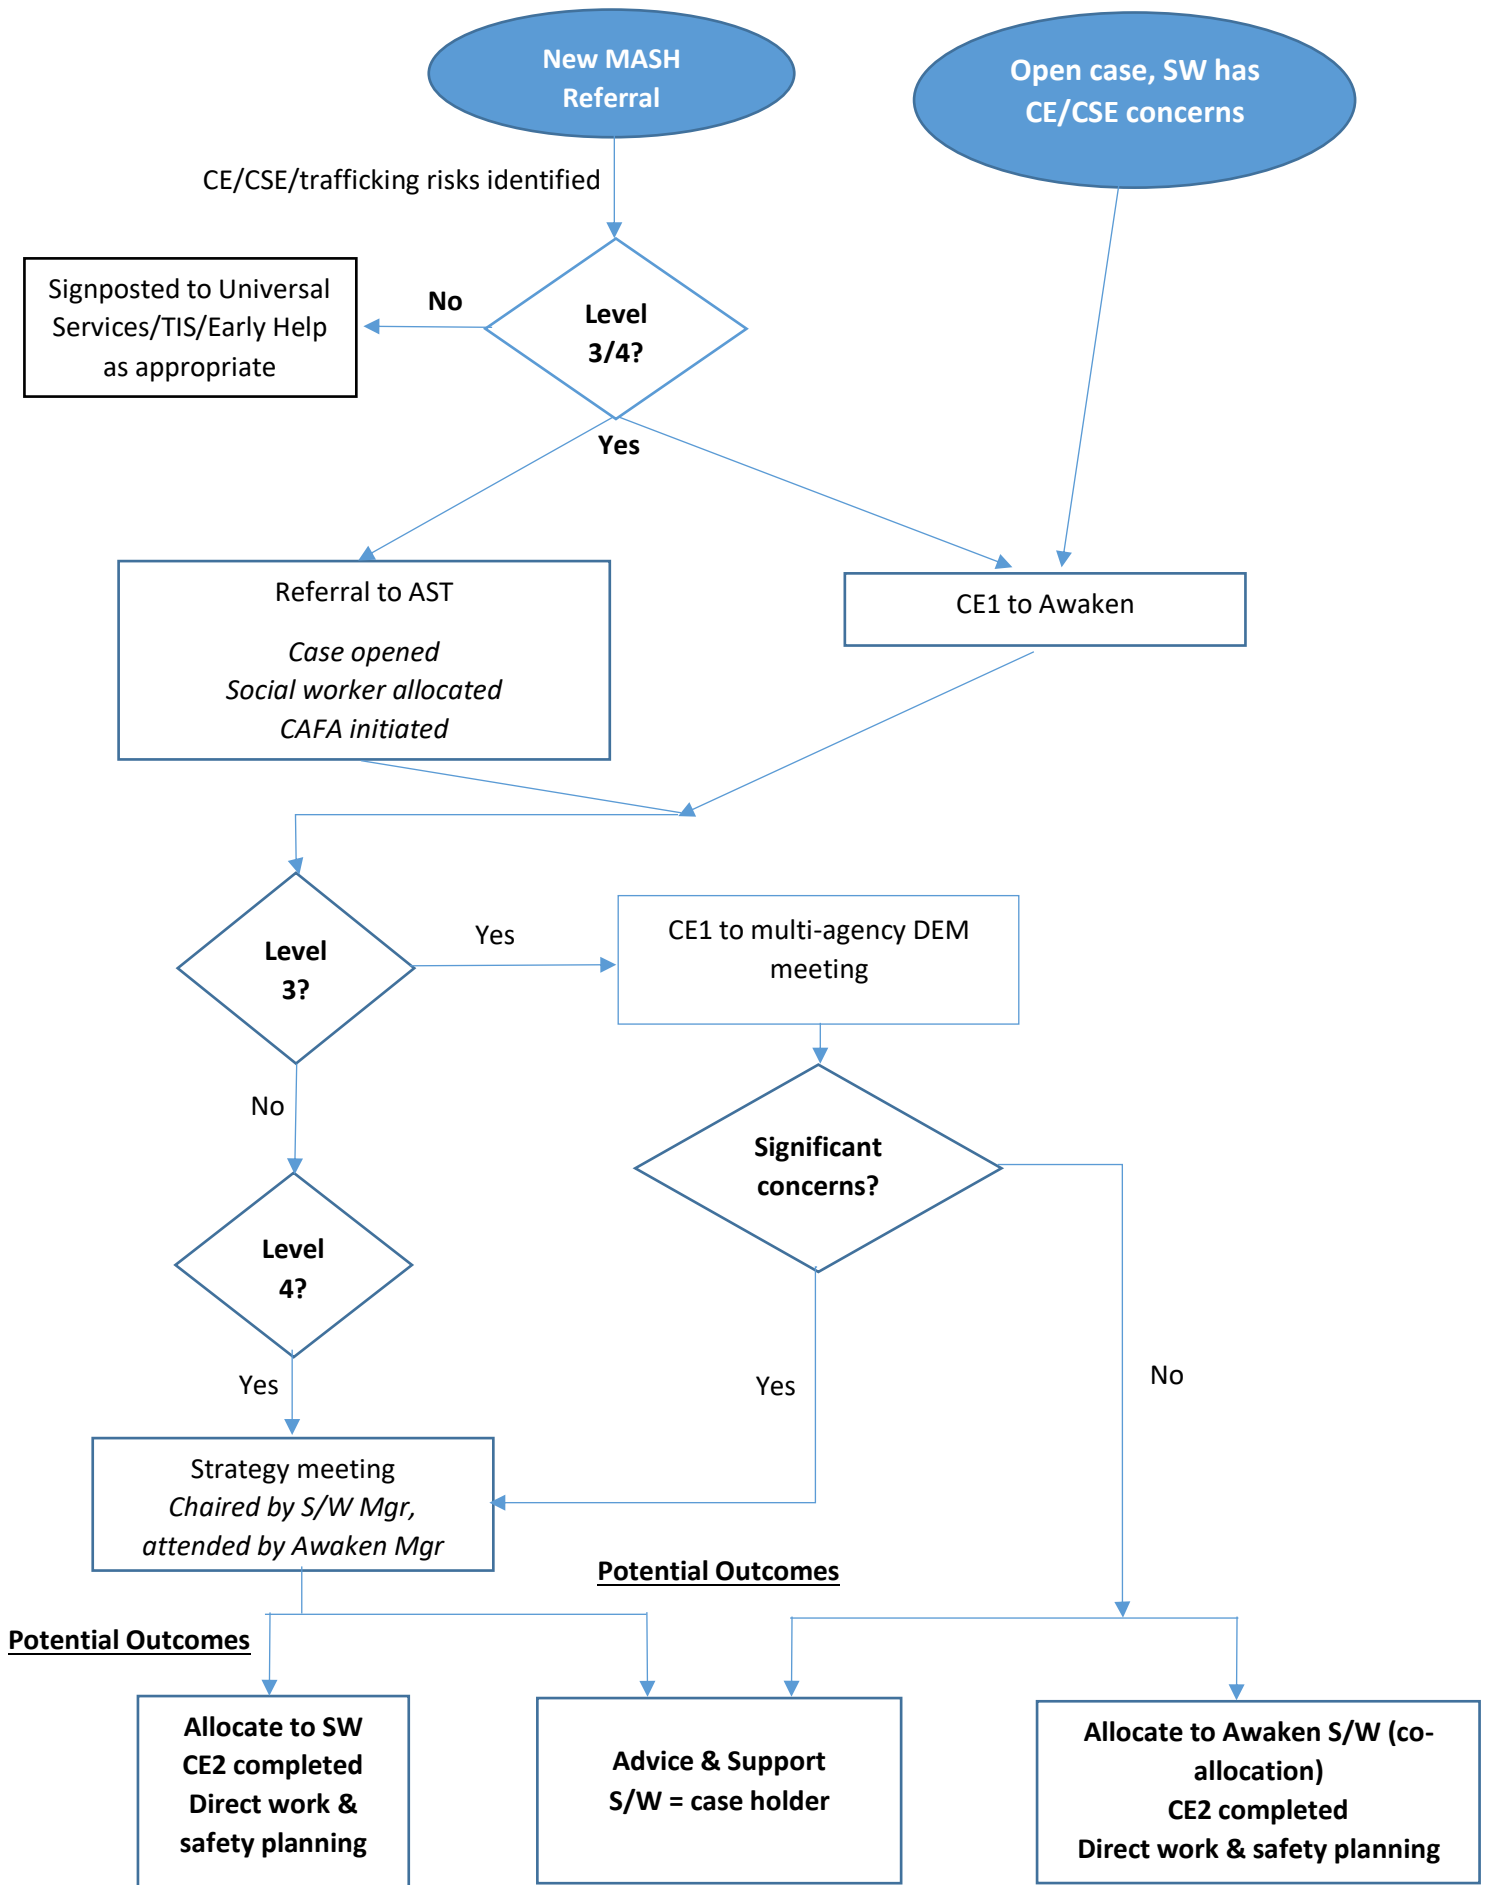

Exploitation pathway: CSE, CE & Trafficking

Exploitation pathway: CSE, CE & Trafficking

Glossary of acronyms

AST	Assessment and support team
Awaken Mgr	Awaken manager
CAFA	Child and family assessment
CE	Child exploitation
CSE	Child sexual exploitation
DEM	Daily exploitation and missing meeting
MASH	Multi-agency safeguarding hub
S/W Mgr	Social work manager
SW	Social worker
TIS	Targeted intervention service